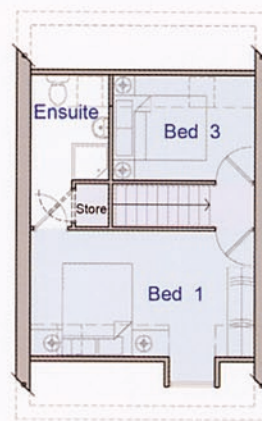

No. 3 Baptist Lane, Ossett

The Beech

GROUND FLOOR

FIRST FLOOR

SECOND FLOOR

Living Room	4.90 x 2.99 m	16'0" x 9'10"
Kitchen/Dining	4.90 x 3.32 m	16'0" x 10'10"
Bedroom 1	4.90 x 2.75 m	16'0" x 9' 0"
Bed 1 En-suite	3.38 x 1.70 m	11'1" x 5' 7"
Bedroom 2	3.40 x 2.83 m	11'2" x 9' 3"
Bed 2 En-suite	2.01 x 1.61 m	6'7" x 5' 3"
Bedroom 3	3.08 x 2.31 m	10'1" x 7' 6"
Bathroom	2.01 x 1.72 m	6'7" x 5' 8"