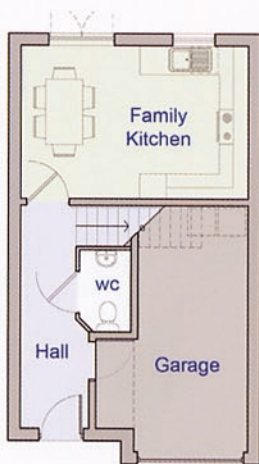

No. 3 Baptist Lane, Ossett

The Beech

GROUND FLOOR

FIRST FLOOR

SECOND FLOOR

Living Room	4.90 x 2.99 m	16'0" x 9'10"
Kitchen/Dining	4.90 x 3.32 m	16'0" x 10'10"
Bedroom 1	4.90 x 2.75 m	16'0" x 9' 0"
Bed 1 En-suite	3.38 x 1.70 m	11'1" x 5' 7"
Bedroom 2	3.40 x 2.83 m	11'2" x 9' 3"
Bed 2 En-suite	2.01 x 1.61 m	6'7" x 5' 3"
Bedroom 3	3.08 x 2.31 m	10'1" x 7' 6"
Bathroom	2.01 x 1.72 m	6'7" x 5' 8"