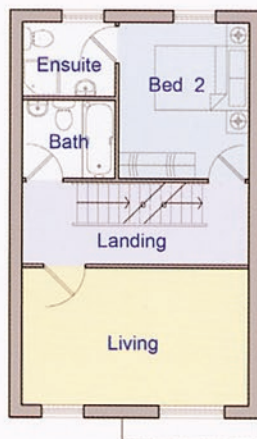

No. 3 Baptist Lane, Ossett

The Beech

GROUND FLOOR

FIRST FLOOR

SECOND FLOOR

Living Room	4.90 x 2.99 m	16'0" x 9'10"
Kitchen/Dining	4.90 x 3.32 m	16'0" x 10'10"
Bedroom 1	4.90 x 2.75 m	16'0" x 9' 0"
Bed 1 En-suite	3.38 x 1.70 m	11'1" x 5' 7"
Bedroom 2	3.40 x 2.83 m	11'2" x 9' 3"
Bed 2 En-suite	2.01 x 1.61 m	6'7" x 5' 3"
Bedroom 3	3.08 x 2.31 m	10'1" x 7' 6"
Bathroom	2.01 x 1.72 m	6'7" x 5' 8"