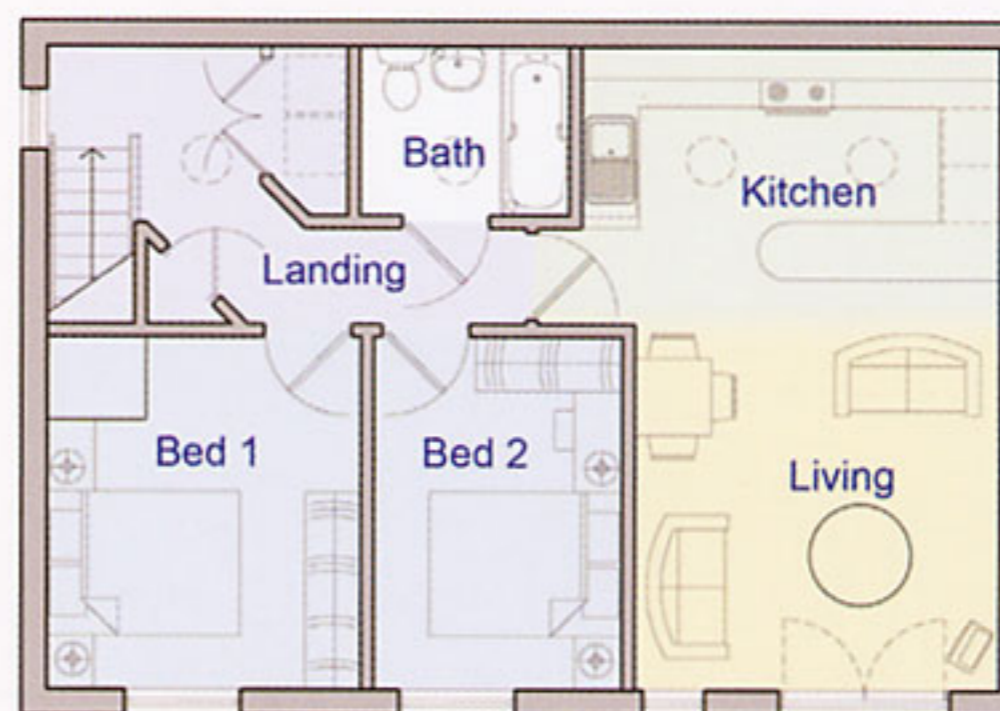

# No. 1 Elder Mews, Ossett

GROUND FLOOR

FIRST FLOOR

Living/Kitchen	6.70 x 4.34 m	22' 0" x 14' 3"
Bedroom 1	3.69 x 3.26 m	12' 1" x 10' 8"
Bedroom 2	3.69 x 2.59 m	12' 1" x 8' 6"
Bathroom	2.18 x 1.77 m	7' 2" x 5' 10"