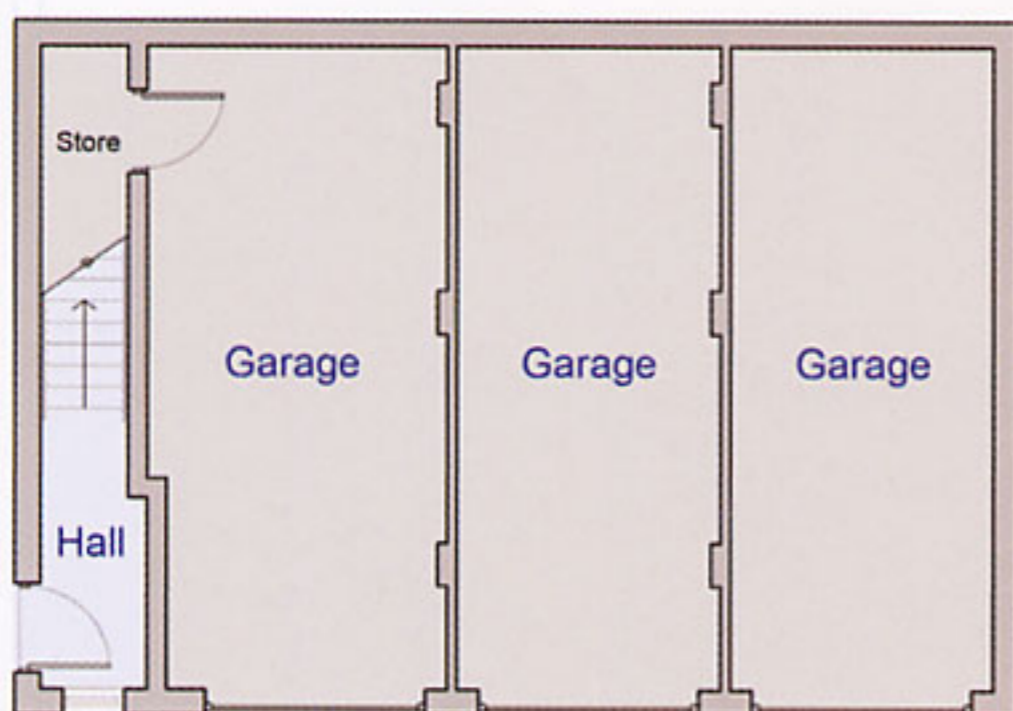

# No. 1 Elder Mews, Ossett

GROUND FLOOR

FIRST FLOOR

Living/Kitchen	6.70 x 4.34 m	22' 0" x 14' 3"
Bedroom 1	3.69 x 3.26 m	12' 1" x 10' 8"
Bedroom 2	3.69 x 2.59 m	12' 1" x 8' 6"
Bathroom	2.18 x 1.77 m	7' 2" x 5' 10"